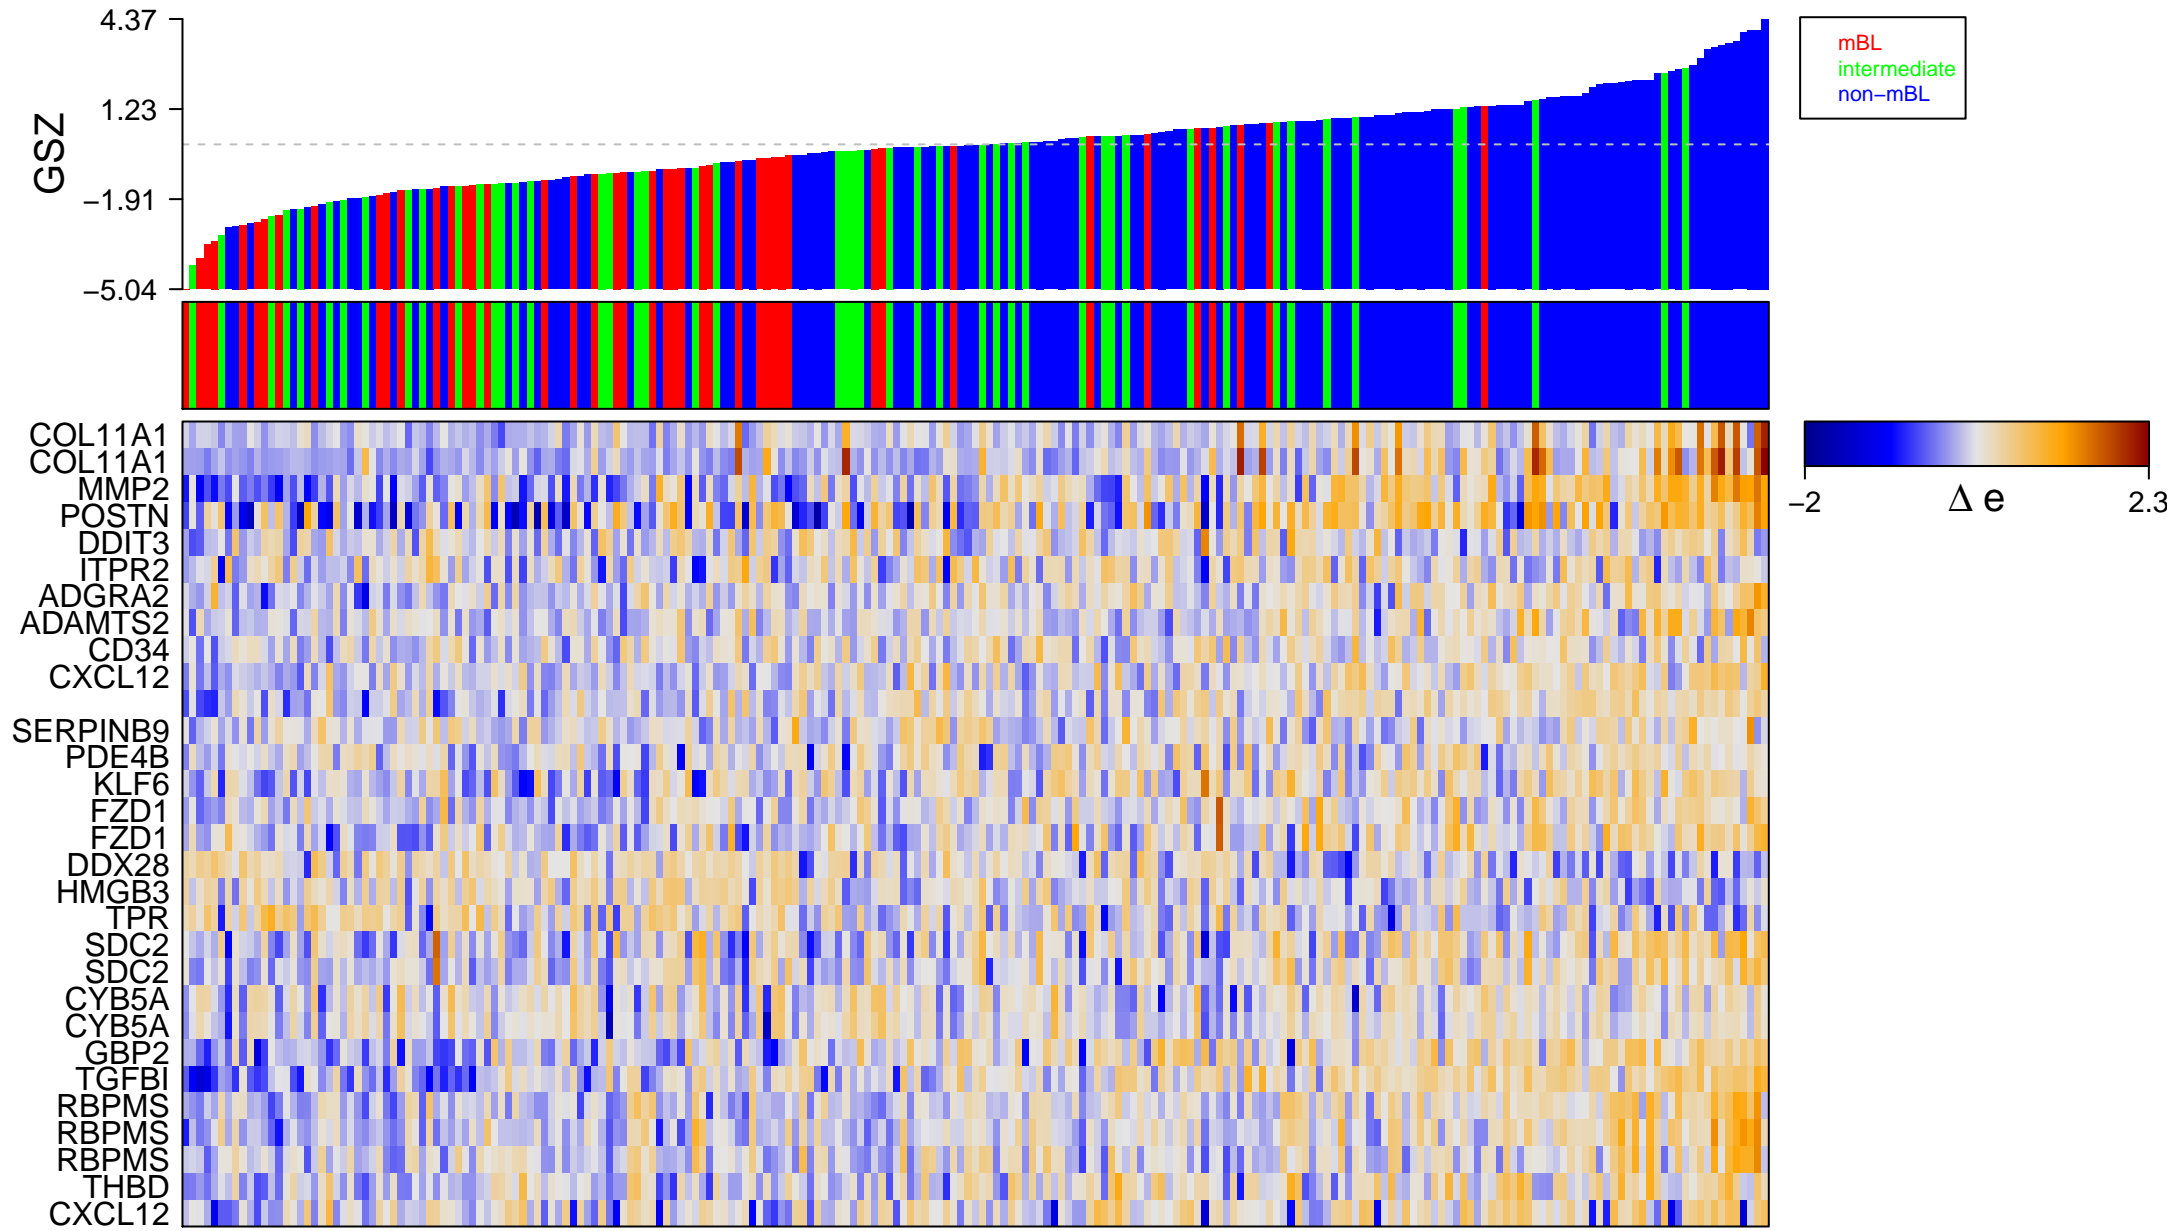

DELASERNA_MYOD_TARGETS_DN

DELASERNA_MYOD_TARGETS_DN

■ on
■ -
□ off

DELASERNA_MYOD_TARGETS_DN