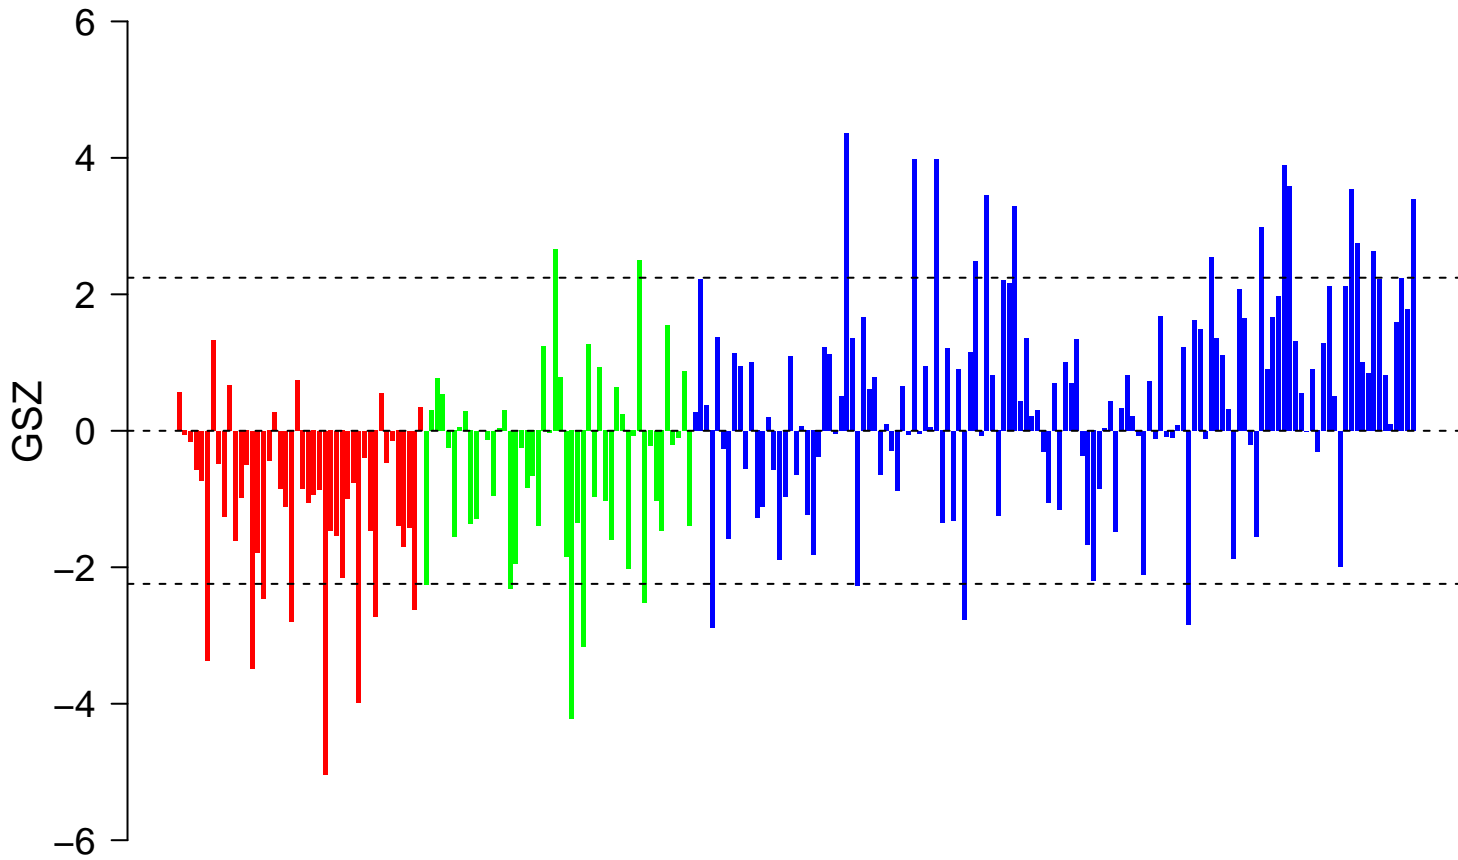

DELASERNA_MYOD_TARGETS_DN

DELASERNA_MYOD_TARGETS_DN

■ on
■ -
□ off

DELASERNA_MYOD_TARGETS_DN